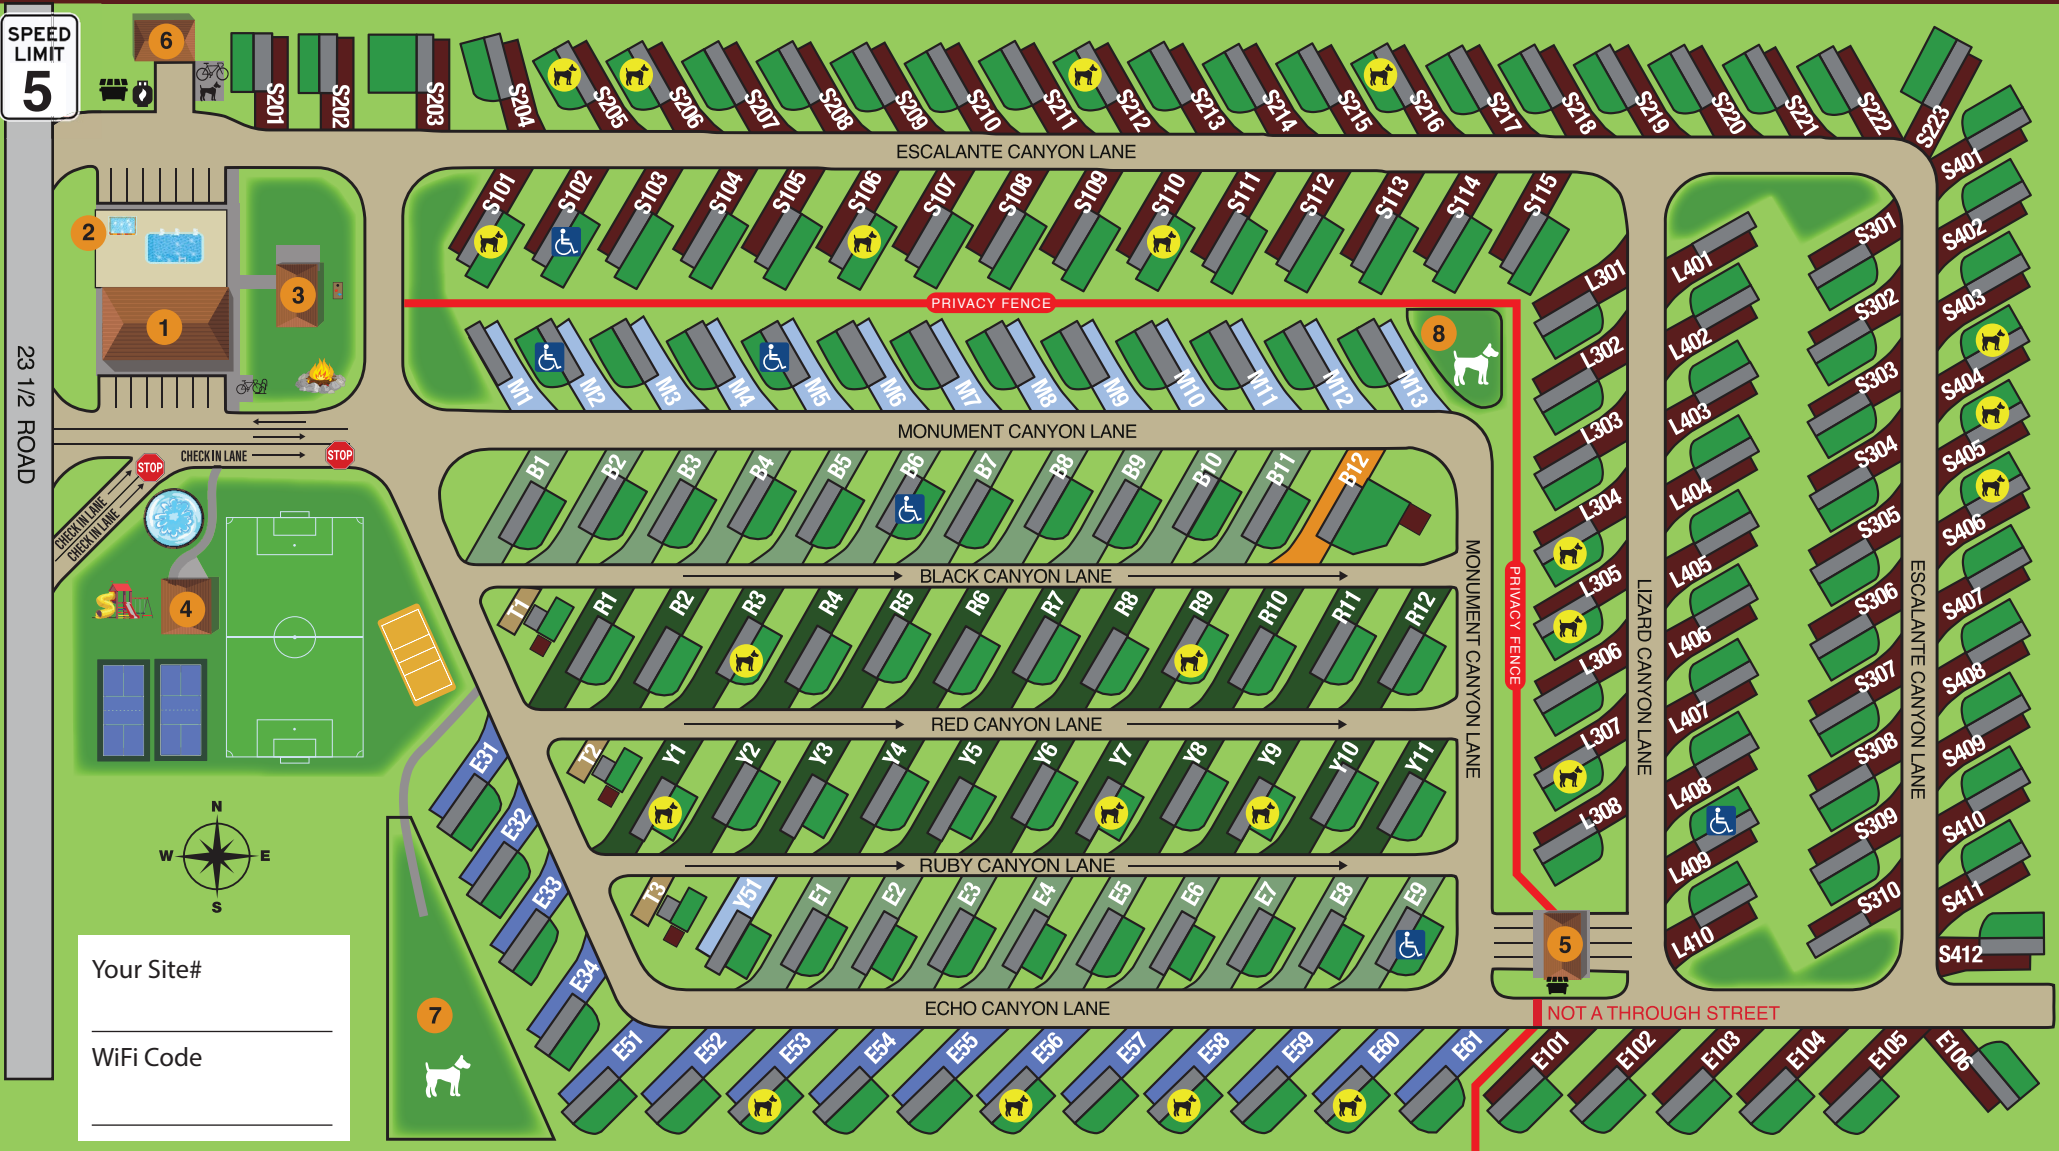

SPEED LIMIT
5

23 1/2 ROAD

Your Site# _____

WiFi Code _____

Canyon View RV RESORT

746 23 1/2 Road, Grand Junction, CO 81505

(970) 730-2600

info@CanyonViewRVresort.com

www.canyonviewrvresort.com

Check-out Time: 11:00am

Quiet Time: 10:00pm

- 1 Clubhouse**
 - Reception Center
 - Store
 - Game Room
 - Laundry
 - Family Style Bathrooms

- 2 Sun Deck**
 - Pool
 - Year Round Spa

- 5 East Bath House**
 - Family Style Bathrooms
 - Trash and Recycling

- 6 Convenience Station**
 - Propane Filling Station
 - Trash and Recycling
 - Dog Wash
 - Bike Wash

- 7 Dog Park**
 - Off Leash Area

- 8 Dog Park**
 - Off Leash Area
 - Dog Agility and Play Station

- Premier Pull-Thru**
- Deluxe Pull-Thru**
- Family Pull-Thru**
- Premier Back-in**
- Deluxe Back-in**
- Tent**
- Extended Stay**